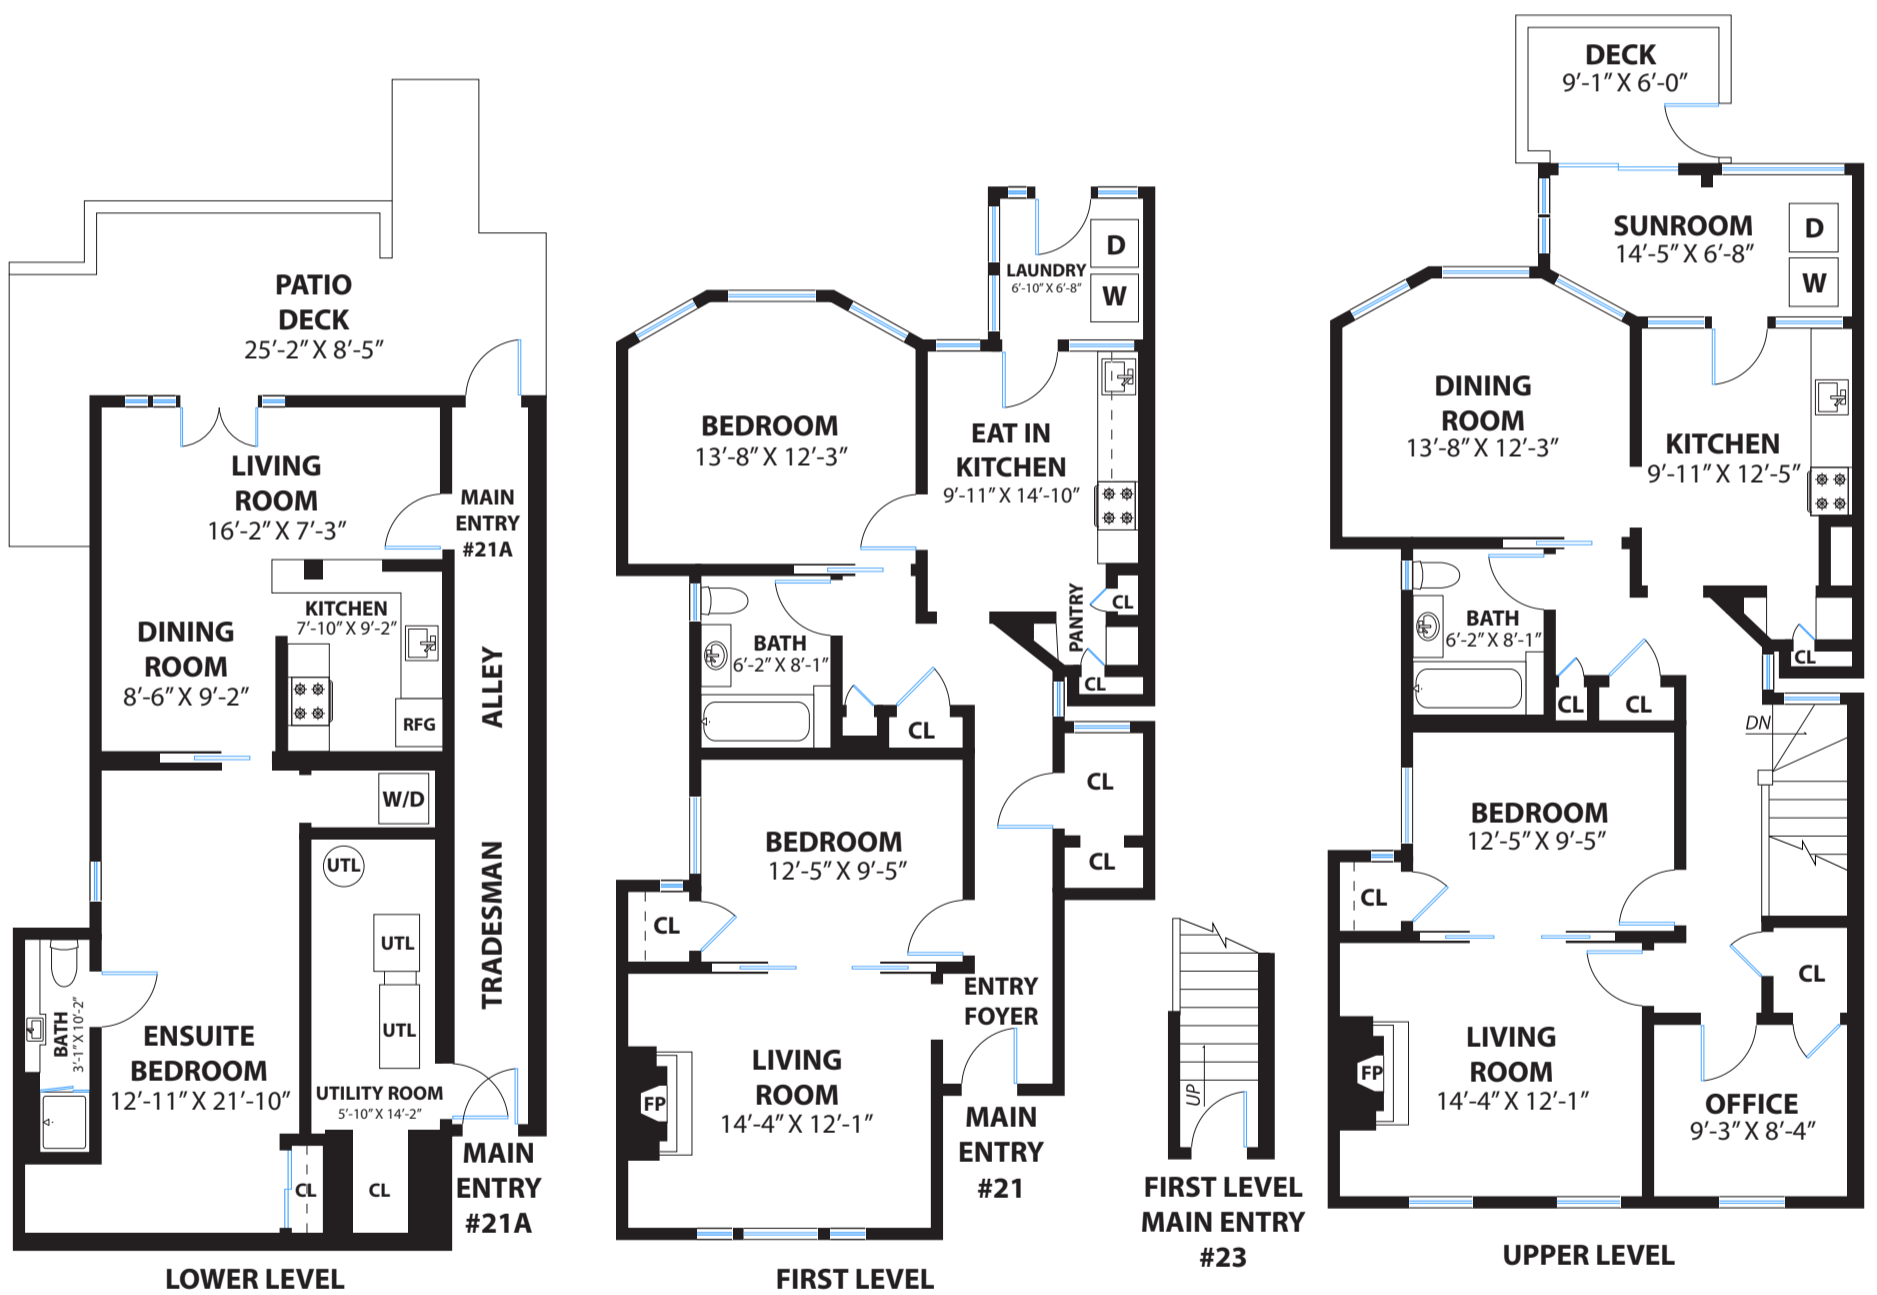

21 WHITE STREET, #21-23

SAN FRANCISCO

DISCLAIMER: RENDERING BY OPEN HOMES PHOTOGRAPHY. ALL MEASUREMENTS ARE APPROXIMATE AND MAY NOT BE EXACT. DO NOT RELY ON THE ACCURACY OF THIS FLOOR PLAN WHEN DETERMINING THE PRICE OF A PROPERTY OR MAKING DECISIONS REGARDING BUYING OR SELLING OF PROPERTIES WITHOUT INDEPENDENT VERIFICATION.